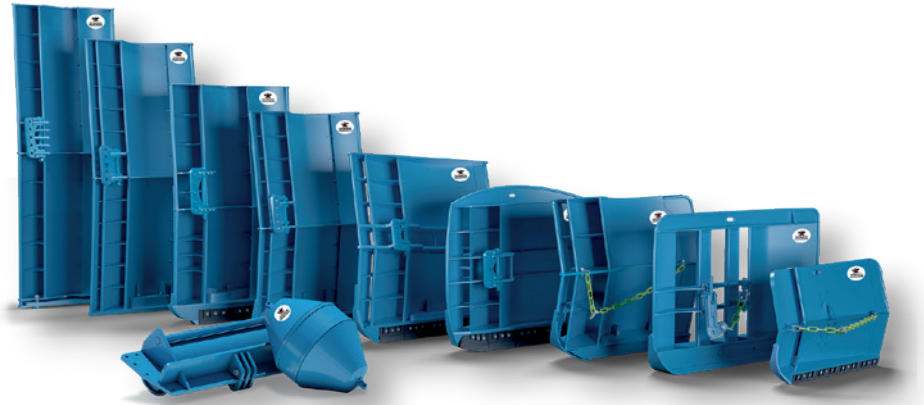

TYPE 21

Slider

 Made in Denmark

**THYBORON
TRAWLDOOR**

Sydhalevej 8 · 7680 Thyborøn · Denmark · T: +45 9783 1922
E: sales@Thyboron-trawldoor.dk · W: trawldoor.dk

TYPE 21

Slider

| Open Flaps | Surface area in % | Average lift force reduction | Average drag reduction |
|------------|-------------------|------------------------------|------------------------|
| 0 | 100% | - | - |
| 1 | 96.90% | 6% | 9% |
| 2 | 93.80% | 12% | 18% |
| 3 | 90.70% | 14% | 22% |
| 4 | 87.60% | 17% | 24% |

TIPS

Open only upper flaps. Upper part surface is reduced. Door will lean inward.

Open only lower flaps. Lower part surface is reduced. Door will lean outward.

Open equal flaps for upper and lower part. Same surface reduce for whole door. Door will keep position (only surface reduced / less door to door distance).