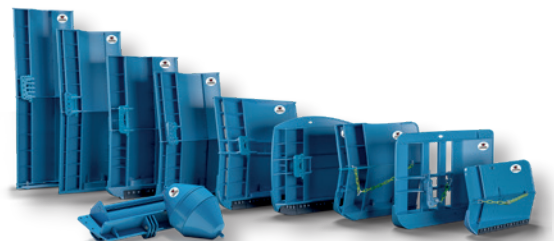

TYPE 42 BLUEstream

Full controllable

TIPS

Open only upper flaps. Upper part surface is reduced. Door will lean inward.

Open only lower flaps. Lower part surface is reduced. Door will lean outward.

Open equal flaps for upper and lower part. Same surface reduce for whole door. Door will keep position (only surface reduced / less door to door distance).

FOIL Position	Average lift force reduction	Average drag force reduction
100% (full open)	0%	0%
75%	8%	8%
50%	16%	16%
25%	23%	22%
0% (full closed)	27%	25%

Size m²	Standard weight/kg	Max Weight
2,0	740	As request
2,25	833	As request
2,5	925	As request
2,75	1018	As request
3,0	1110	As request
3,25	1203	As request
3,5	1295	As request
3,75	1388	As request
4,0	1480	As request
4,5	1665	As request
5,0	1850	As request
5,5	2035	As request
6,0	2220	As request
6,5	2405	As request
7,0	2590	As request
7,5	2775	As request
8,0	2960	As request
8,5	3145	As request
9,0	3330	As request
9,5	3515	As request
10,0	3700	As request
10,5	3885	As request
11,0	4070	As request
11,5	4255	As request
12,0	4440	As request
12,5	4625	As request
13,0	4810	As request
13,5	4995	As request
14,0	5180	As request
14,5	5365	As request
15,0	5550	As request
15,5	5735	As request
16,0	5920	As request

Special weights on request

Thyboron Trawl Door is certified to use high quality steel materials