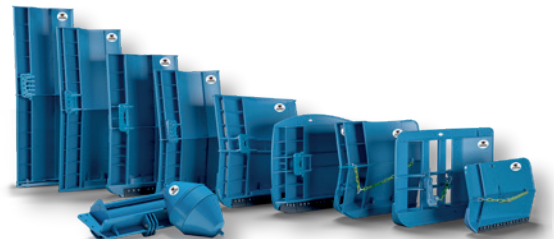

TYPE 42 BLUEstream

Man. Hydraulic

TIPS

Open only upper flaps. Upper part surface is reduced. Door will lean inward.

Open only lower flaps. Lower part surface is reduced. Door will lean outward.

Open equal flaps for upper and lower part. Same surface reduce for whole door. Door will keep position (only surface reduced / less door to door distance).

FOIL Position	Average lift force reduction	Average drag force reduction
100% (full open)	0%	0%
75%	8%	8%
50%	16%	16%
25%	23%	22%
0% (full closed)	27%	25%

Size m²	Standard weight/kg	Max Weight
2,0	350	As request
2,25	390	As request
2,5	420	As request
2,75	450	As request
3,0	640	As request
3,25	690	As request
3,5	740	As request
3,75	790	As request
4,0	840	As request
4,5	980	As request
5,0	1080	As request
5,5	1350	As request
6,0	1500	As request
6,5	1670	As request
7,0	2140	As request
7,5	2200	As request
8,0	2350	As request
8,5	2490	As request
9,0	2640	As request
9,5	2780	As request
10,0	2900	As request
10,5	3030	As request
11,0	3180	As request
11,5	3320	As request
12,0	3450	As request
12,5	3600	As request
13,0	3780	As request
13,5	3920	As request
14,0	4050	As request
14,5	4200	As request
15,0	4320	As request
15,5	4460	As request
16,0	4620	As request

Special weights on request

Thyboron Trawldoor is certified to use high quality steel materials

**THYBORON
TRAWLDOOR**

Sydhalevej 8 · 7680 Thyborøn · Denmark · T: +45 9783 1922
E: sales@Thyboron-trawldoor.dk · W: trawldoor.dk