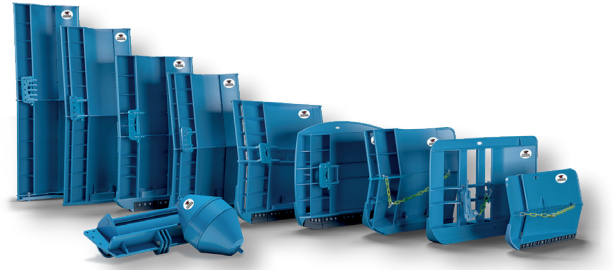

TYPE 42

BLUEstream

 Made in Denmark

**THYBORON
TRAWLDOOR**

Sydhalevej 8 · 7680 Thyborøn · Denmark · T: +45 9783 1922
E: sales@Thyboron-trawldoor.dk · W: trawldoor.dk

TYPE 42

BLUEstream

Flaps Position (Hole)	Average lift force reduction	Average drag force reduction
100% (max. spread)	0%	0%
75%	10%	8%
50%	17%	16%
25%	23%	22%
0% (min. spread)	27%	25%